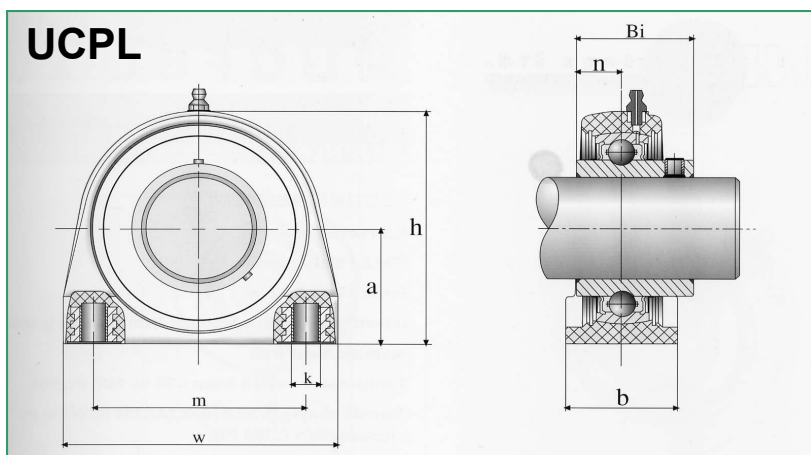

## GREENLIGN PLASTIC HOUSED BEARINGS

- TOUGH PRECISION MOULDED THERMOPLASTIC
- RESISTANT TO CHEMICALS
- EASILY CLEANED SMOOTH SURFACE
- NO COATING OR PLATING TO CRACK OR CHIP
- TO SUIT SHAFT SIZES 12 - 40 MM, 0.75 - 1.25 INS
- ONE OF EIGHT HOUSING TYPES
- STAINLESS STEEL BEARINGS FITTED AS STANDARD
- END COVERS STANDARD
- UCPL EQUIVALENT STAINLESS STEEL HOUSING AVAILABLE
- AVAILABLE WITH ECONOMY INSERT BEARINGS

Ref	Dimensions mm ("inches)										Weight (Kg)
	d	a	b	h	m	w	k	Bi	n		
UCPL201	12	33.3	34.5	66	50.8	72.8	M8	31	12.7	0.38	
UCPL202	15	33.3	34.5	66	50.8	72.8	M8	31	12.7	0.37	
UCPL203	17	33.3	34.5	66	50.8	72.8	M8	31	12.7	0.36	
UCPL204	20	33.3	34.5	66	50.8	72.8	M8	31	12.7	0.35	
UCPL204-12	0.75"	33.3	34.5	66	50.8	72.8	M8	31	12.7	0.35	
UCPL205	25	36.5	39.5	73.5	50.8	76.2	M10	34	14.3	0.4	
UCPL205-16	1"	36.5	39.5	73.5	50.8	76.2	M10	34	14.3	0.4	
UCPL206	30	42.9	42.5	84	76.2	101	M10	38.1	15.9	0.55	
UCPL207	35	47.6	47.5	95	82.6	110	M10	42.9	17.5	0.8	
UCPL207-20	1.25"	47.6	47.5	95	82.6	110	M10	42.9	17.5	0.8	
UCPL208	40	49.2	48	100.5	88.9	120	M12	49.2	19	0.95	